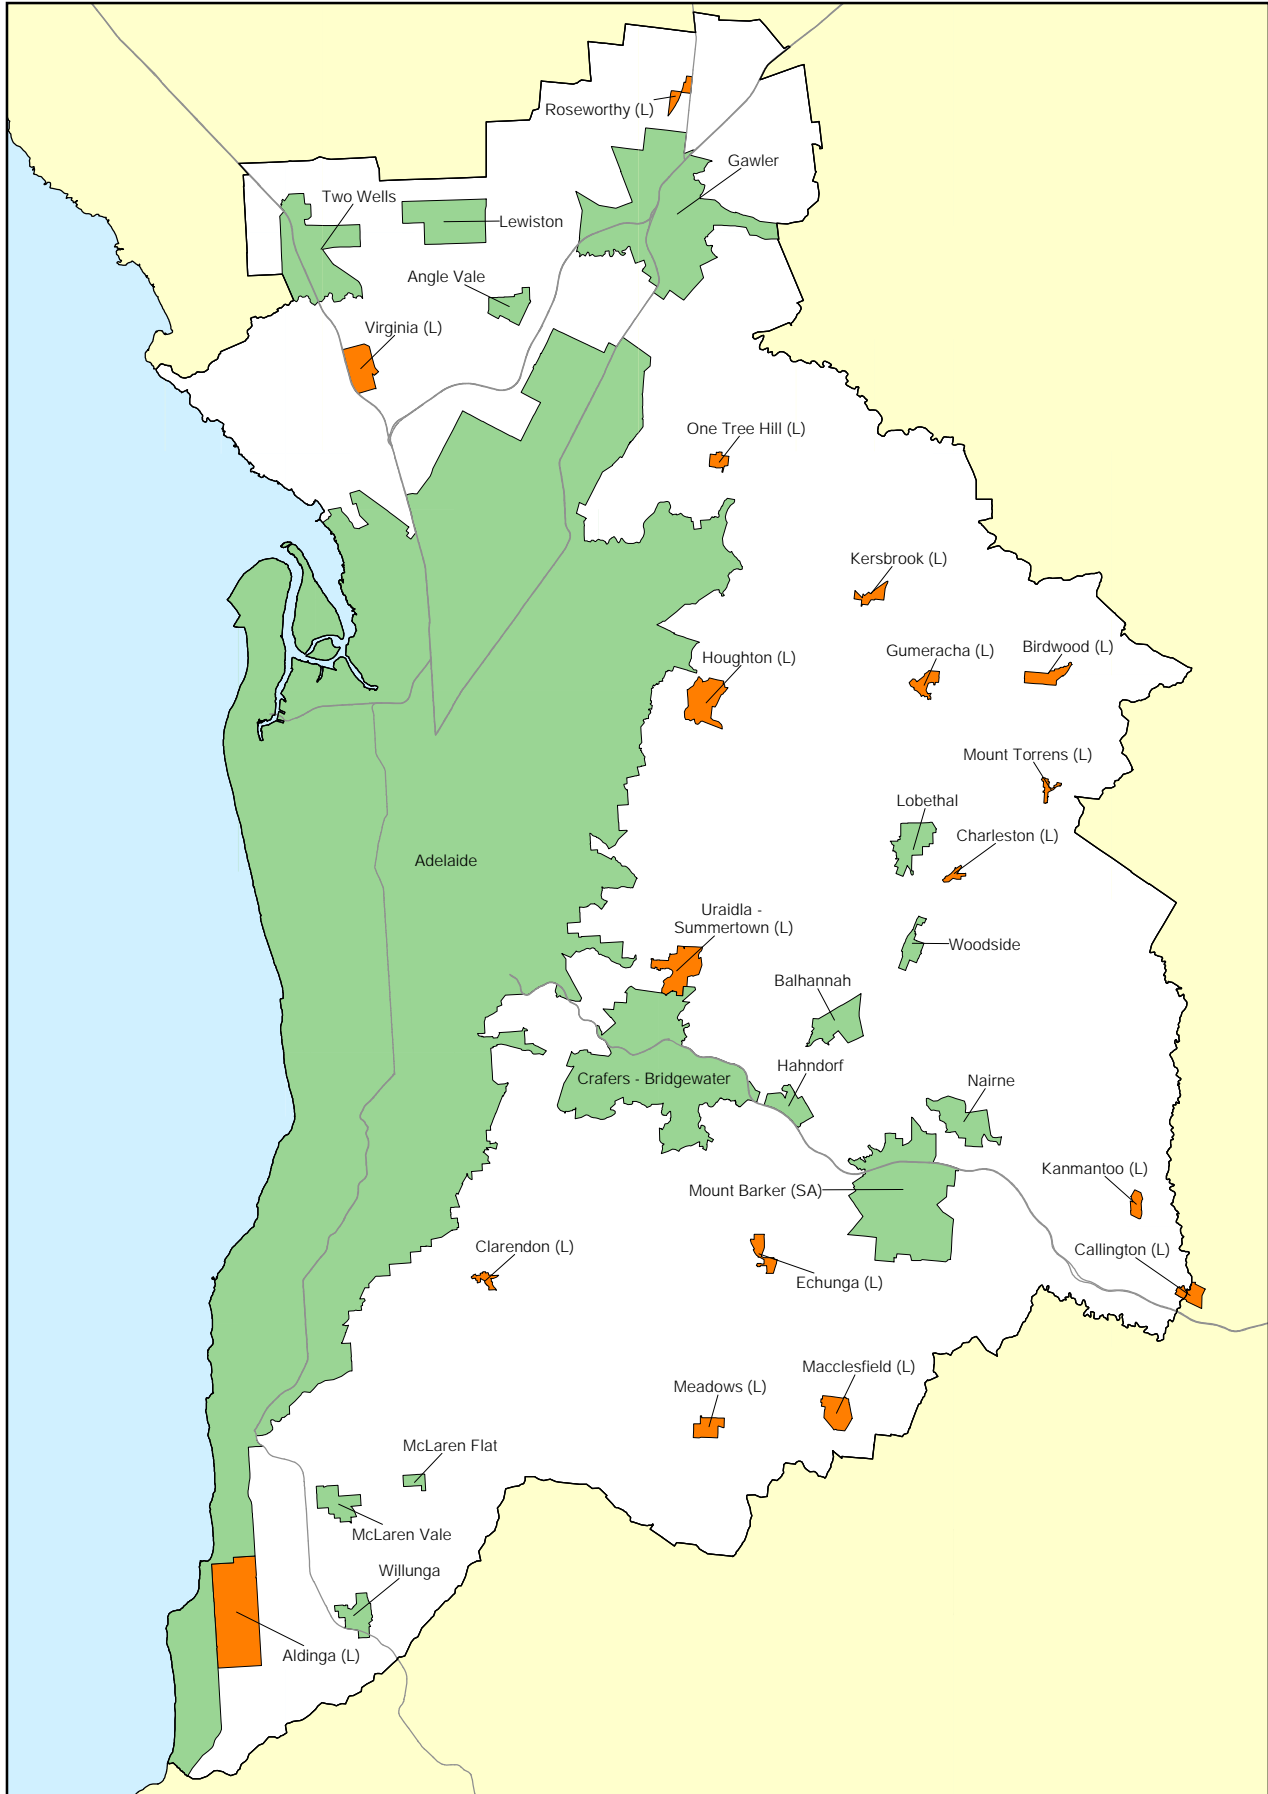

Australian Statistical Geography Standard (ASGS): Volume 4 - Significant Urban Areas, Urban Centres and Localities, Section of State

South Australia UCL Maps

July 2011

AUSTRALIAN BUREAU OF STATISTICS

EMBARGO: 11.30AM (CANBERRA TIME) TUES 16 OCT 2012

Urban Centres and Localities (UCL) 2011

by Greater Capital City Statistical Area, 4GADE Greater Adelaide, South Australia

Urban Centres and Localities (UCL) 2011

by Statistical Area Level 4, 405 Barossa - Yorke - Mid North, South Australia