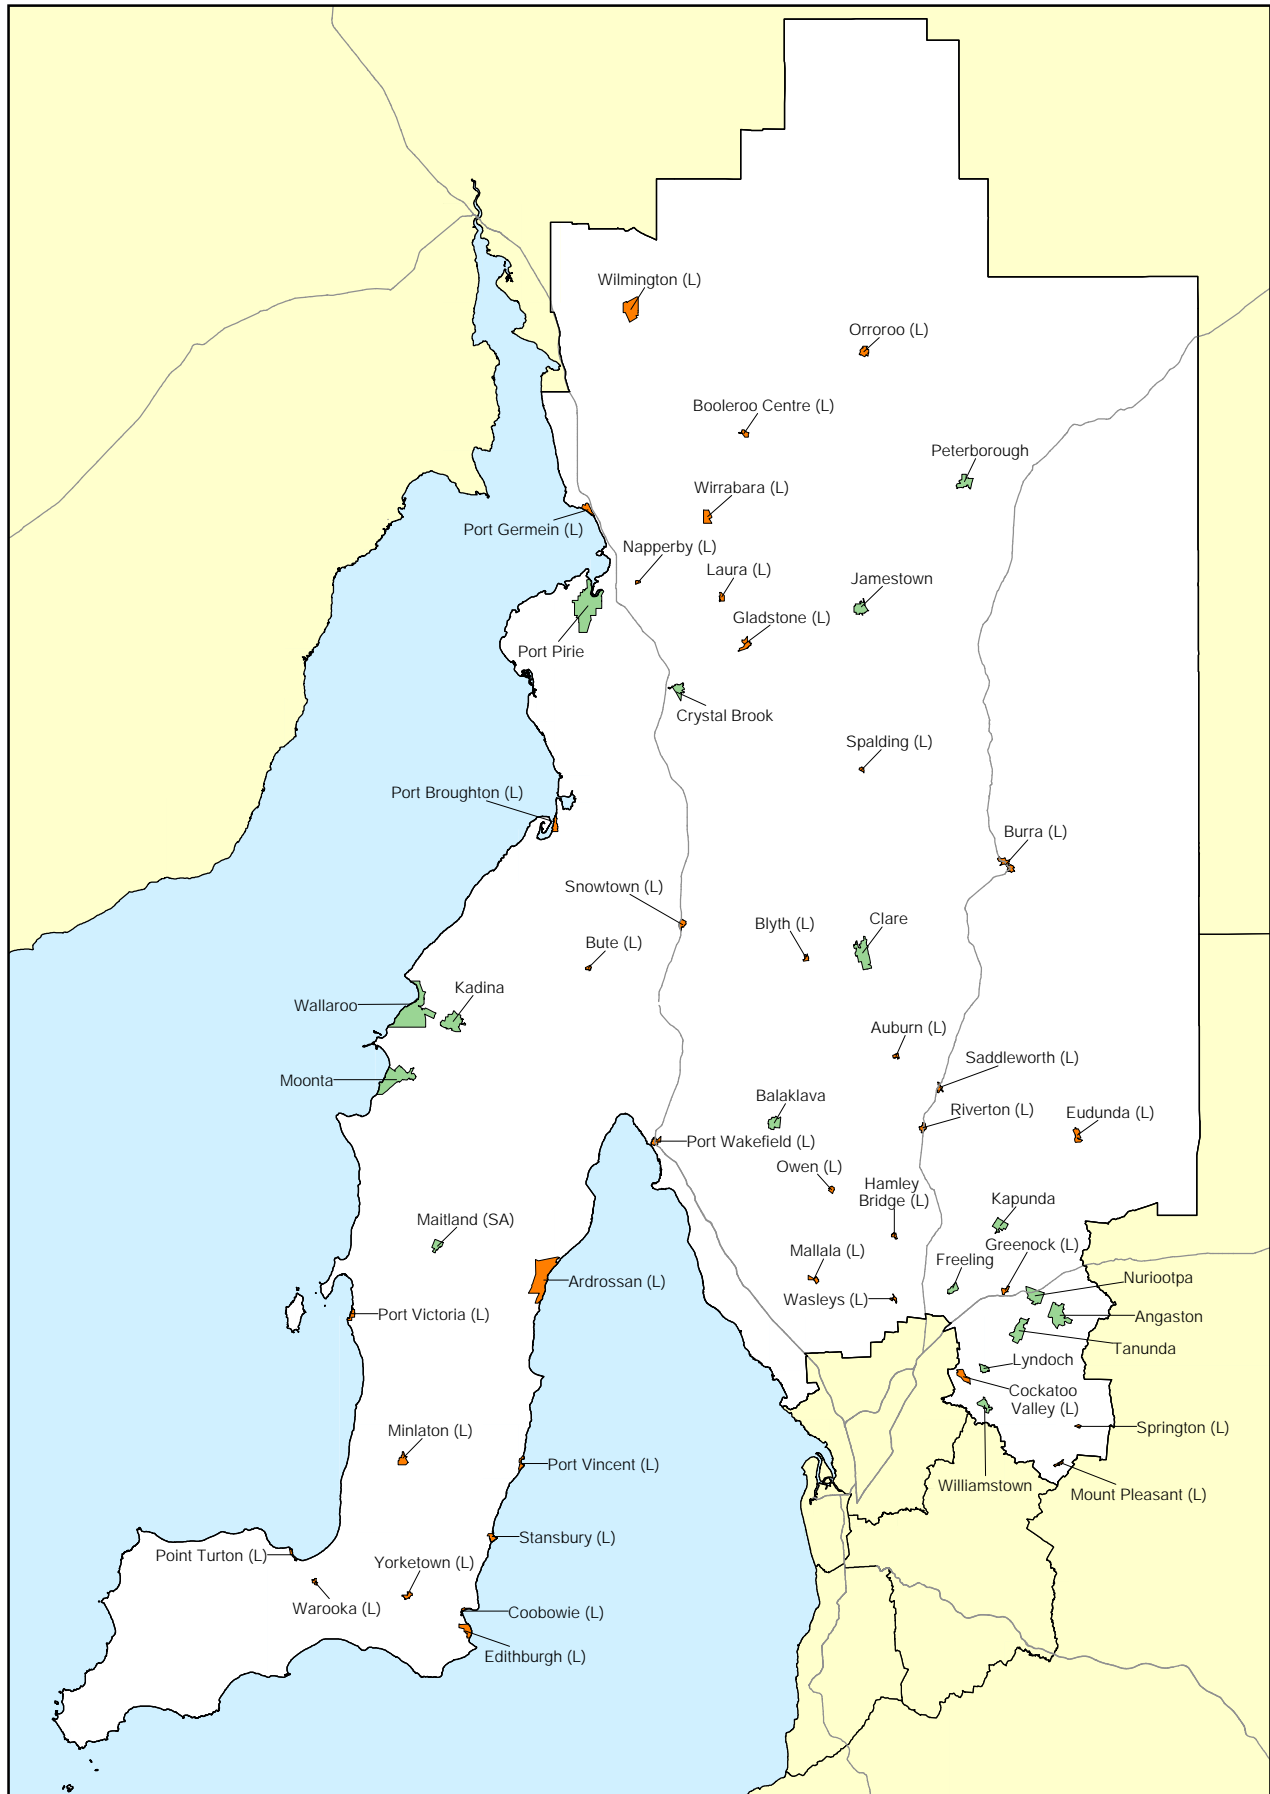

Australian Statistical Geography Standard (ASGS): Volume 4 - Significant Urban Areas, Urban Centres and Localities, Section of State

South Australia UCL Maps

July 2011

AUSTRALIAN BUREAU OF STATISTICS

EMBARGO: 11.30AM (CANBERRA TIME) TUES 16 OCT 2012

Urban Centres and Localities (UCL) 2011

by Greater Capital City Statistical Area, 4GADE Greater Adelaide, South Australia

Urban Centres and Localities (UCL) 2011

by Statistical Area Level 4, 405 Barossa - Yorke - Mid North, South Australia